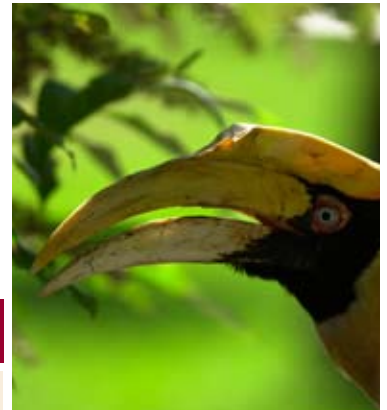

***Extinct in the Wild **Threatened *Near-Threatened

Some of the animals that live at Safari West are considered to be Threatened species. Additionally, we have animals that are considered to be Near-Threatened which means that they are in danger of the possibility of being placed in the category of Threatened in the future. As a wildlife preserve, Safari West works in partnership with our global community to help conserve these animals for our planet. As a friend of Safari West, there are many ways that you can get involved in this effort. Please email us at friends@safariwest.com.

Safari West *the spirit of Africa in the heart of Wine Country*

3115 Porter Creek Road • Santa Rosa, CA 95404
phone 707-579-2551 • fax 707-579-8777 • web www.safariwest.com • email info@safariwest.com